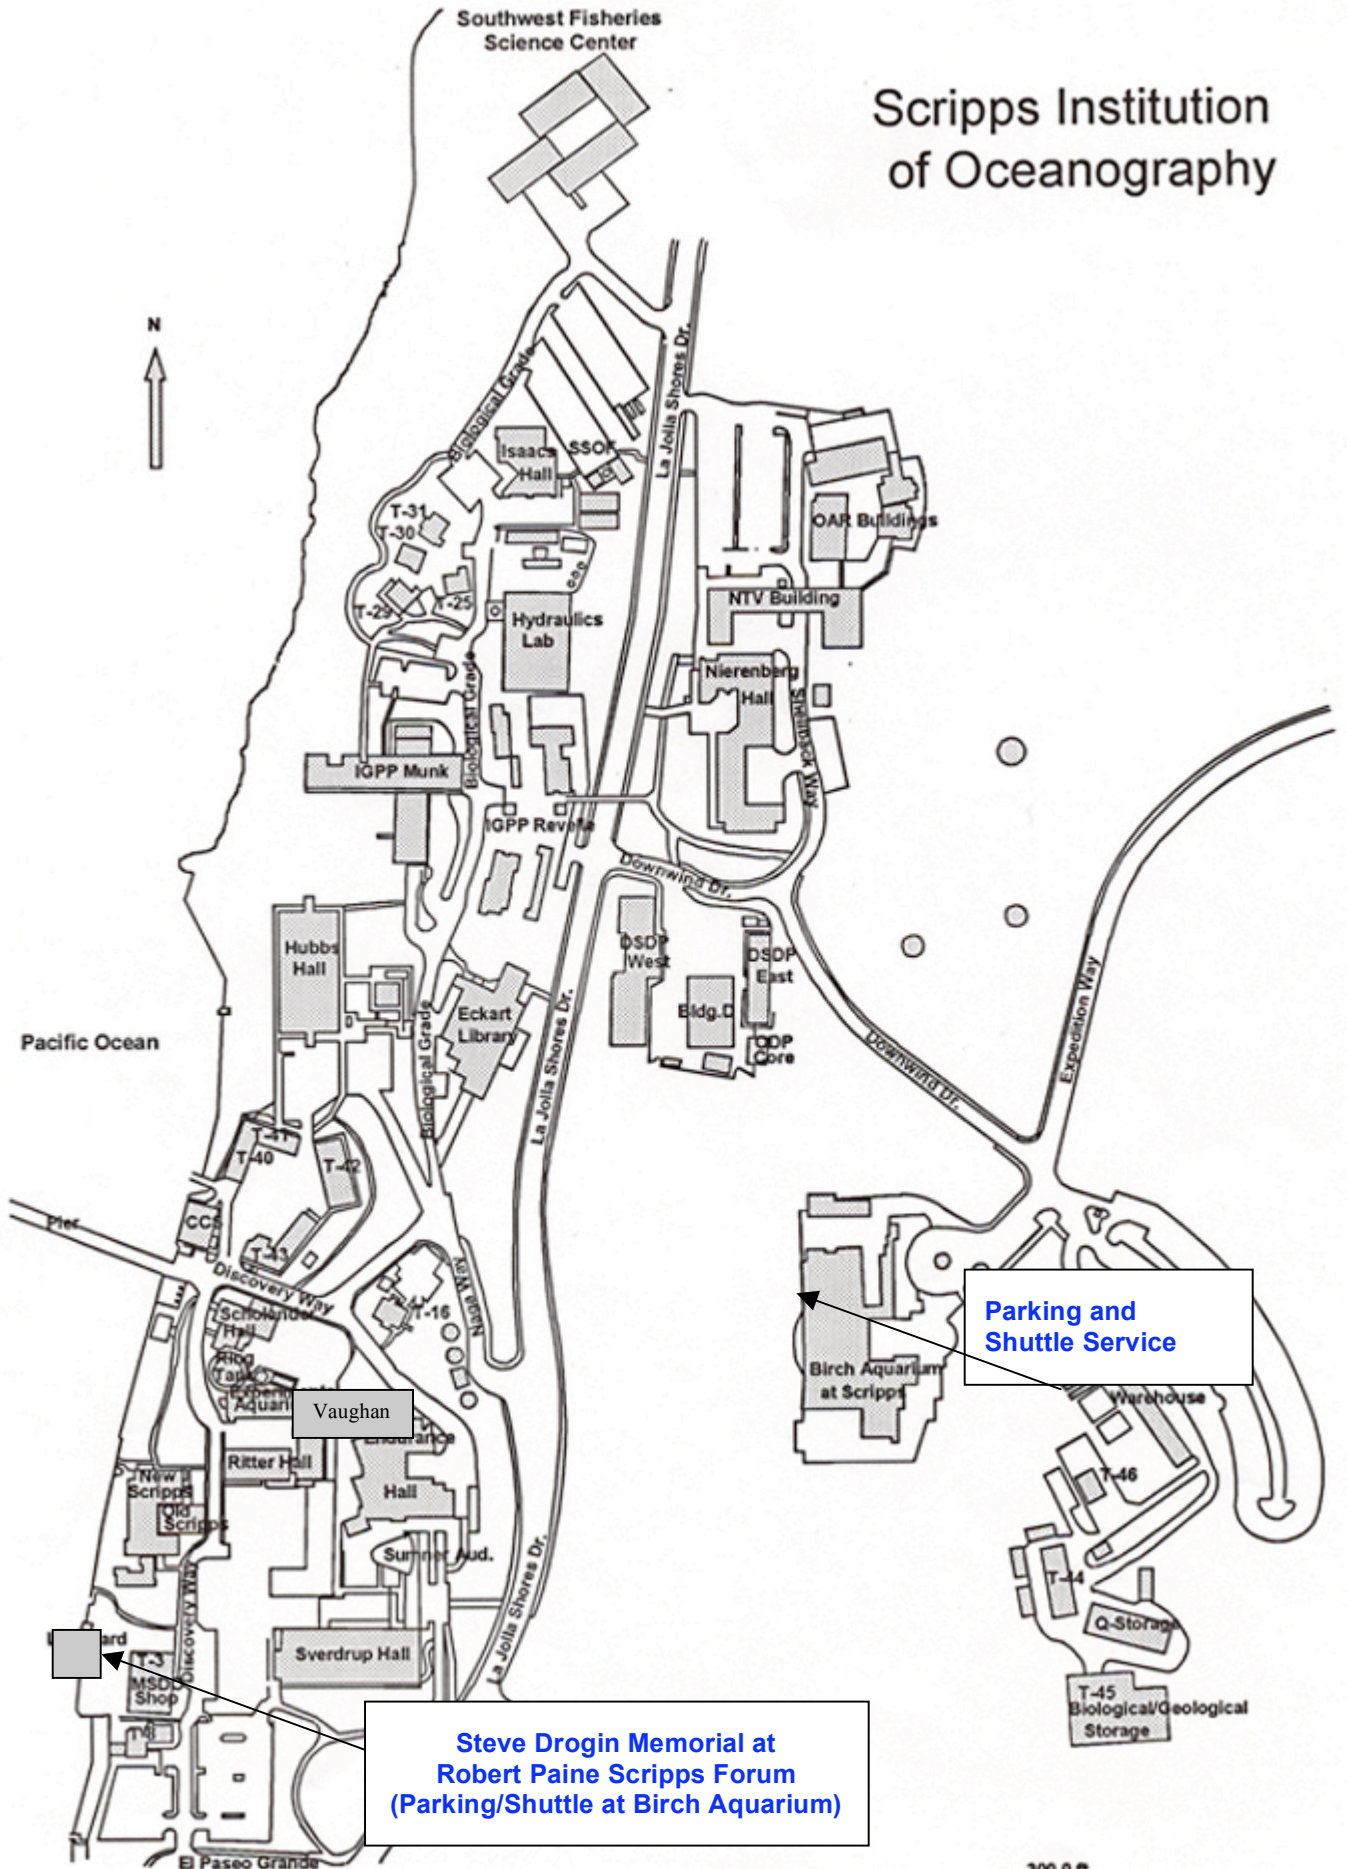

Scripps Institution of Oceanography

Parking and Shuttle Service

Steve Drogin Memorial at Robert Paine Scripps Forum (Parking/Shuttle at Birch Aquarium)